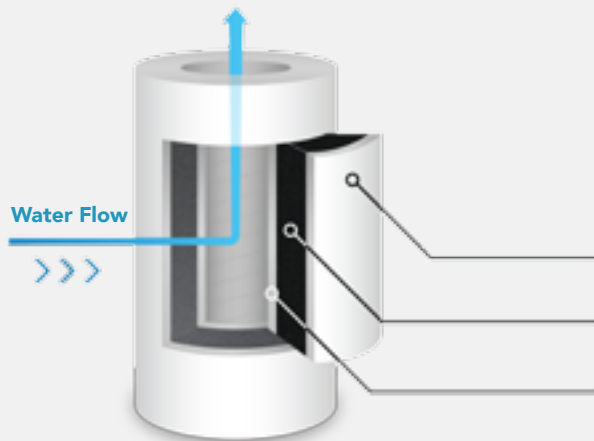

NO SEDIMENT

NO BACTERIA

Selecto NanoSmart® system contains multi-stage patented technology that is not directly comparable to any other water filter on the market today

Stage 1: Nano Aluminum Fiber Membrane

Take control of your home's water

Different filter sizes to match any home

Small Home
1500 - 2000 sq. ft.
1-2 bathrooms

SuperPlus SP20-1
200,000 gallon capacity at 15GBP

Medium Home
2000 - 3000 sq. ft.
2-3 bathrooms